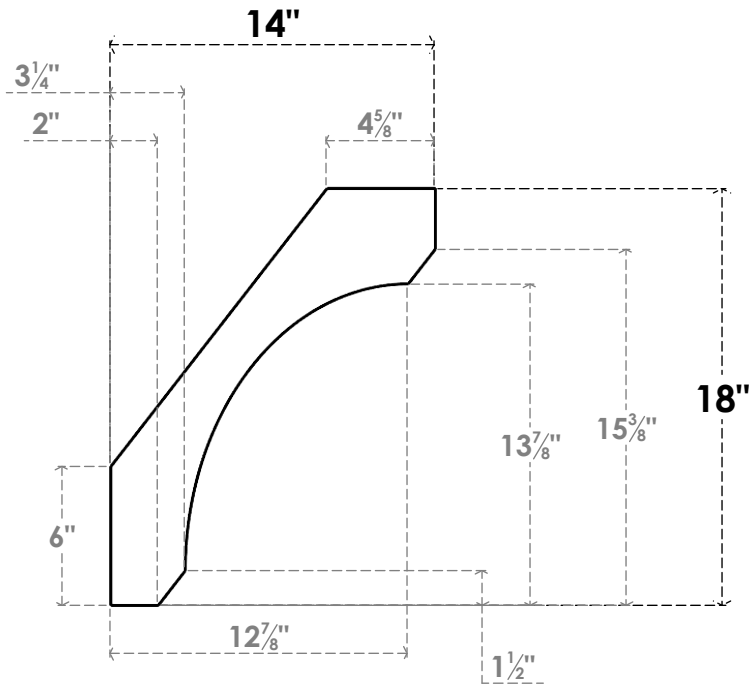

ITEM NUMBER: BRCPC060X14000X18000LEC

6"W X 14"D X 18"H LEGACY ARCHITECTURAL GRADE PVC CLOSED KNEE BRACE

SIDE PROFILE

FRONT PROFILE

ISOMETRIC

EKENA MILLWORK
2300 WEST MAIN ST.
CLARKSVILLE, TX 75426
TOLL FREE: 866-607-0453
WWW.EKENAMILLWORK.COM

NOTES

1. INSTALLATION TO BE COMPLETED IN ACCORDANCE WITH MANUFACTURER'S SPECIFICATIONS.
2. DRAWING MAY NOT BE TO SCALE
3. THIS DRAWING IS INTENDED FOR DESIGN AND PLANNING PURPOSES ONLY.
4. ALL INFORMATION CONTAINED HEREIN WAS CURRENT AT THE TIME OF DEVELOPMENT BUT MUST BE REVIEWED AND APPROVED BY THE PRODUCT MANUFACTURER TO BE CONSIDERED ACCURATE.
5. ARCHITECTURAL GRADE PVC PRODUCTS ARE MADE FROM EXPANDED CELLULAR PVC AND COME NATURALLY WHITE BUT MAY BE PAINTED