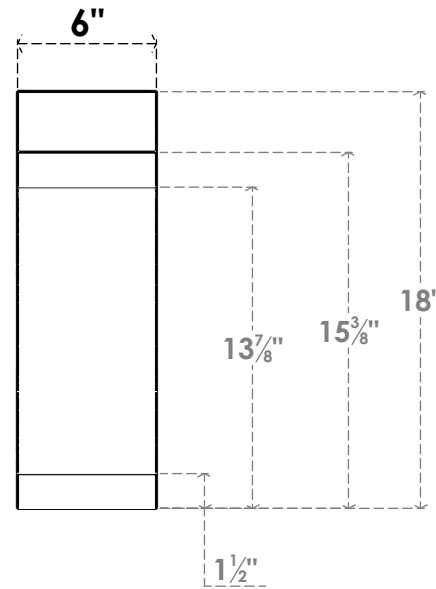

ITEM NUMBER: BRCPC060X14000X18000LEC

6"W X 14"D X 18"H LEGACY ARCHITECTURAL GRADE PVC CLOSED KNEE BRACE

SIDE PROFILE

FRONT PROFILE

ISOMETRIC

EKENA MILLWORK
2300 WEST MAIN ST.
CLARKSVILLE, TX 75426
TOLL FREE: 866-607-0453
WWW.EKENAMILLWORK.COM

NOTES

1. INSTALLATION TO BE COMPLETED IN ACCORDANCE WITH MANUFACTURER'S SPECIFICATIONS.
2. DRAWING MAY NOT BE TO SCALE
3. THIS DRAWING IS INTENDED FOR DESIGN AND PLANNING PURPOSES ONLY.
4. ALL INFORMATION CONTAINED HEREIN WAS CURRENT AT THE TIME OF DEVELOPMENT BUT MUST BE REVIEWED AND APPROVED BY THE PRODUCT MANUFACTURER TO BE CONSIDERED ACCURATE.
5. ARCHITECTURAL GRADE PVC PRODUCTS ARE MADE FROM EXPANDED CELLULAR PVC AND COME NATURALLY WHITE BUT MAY BE PAINTED